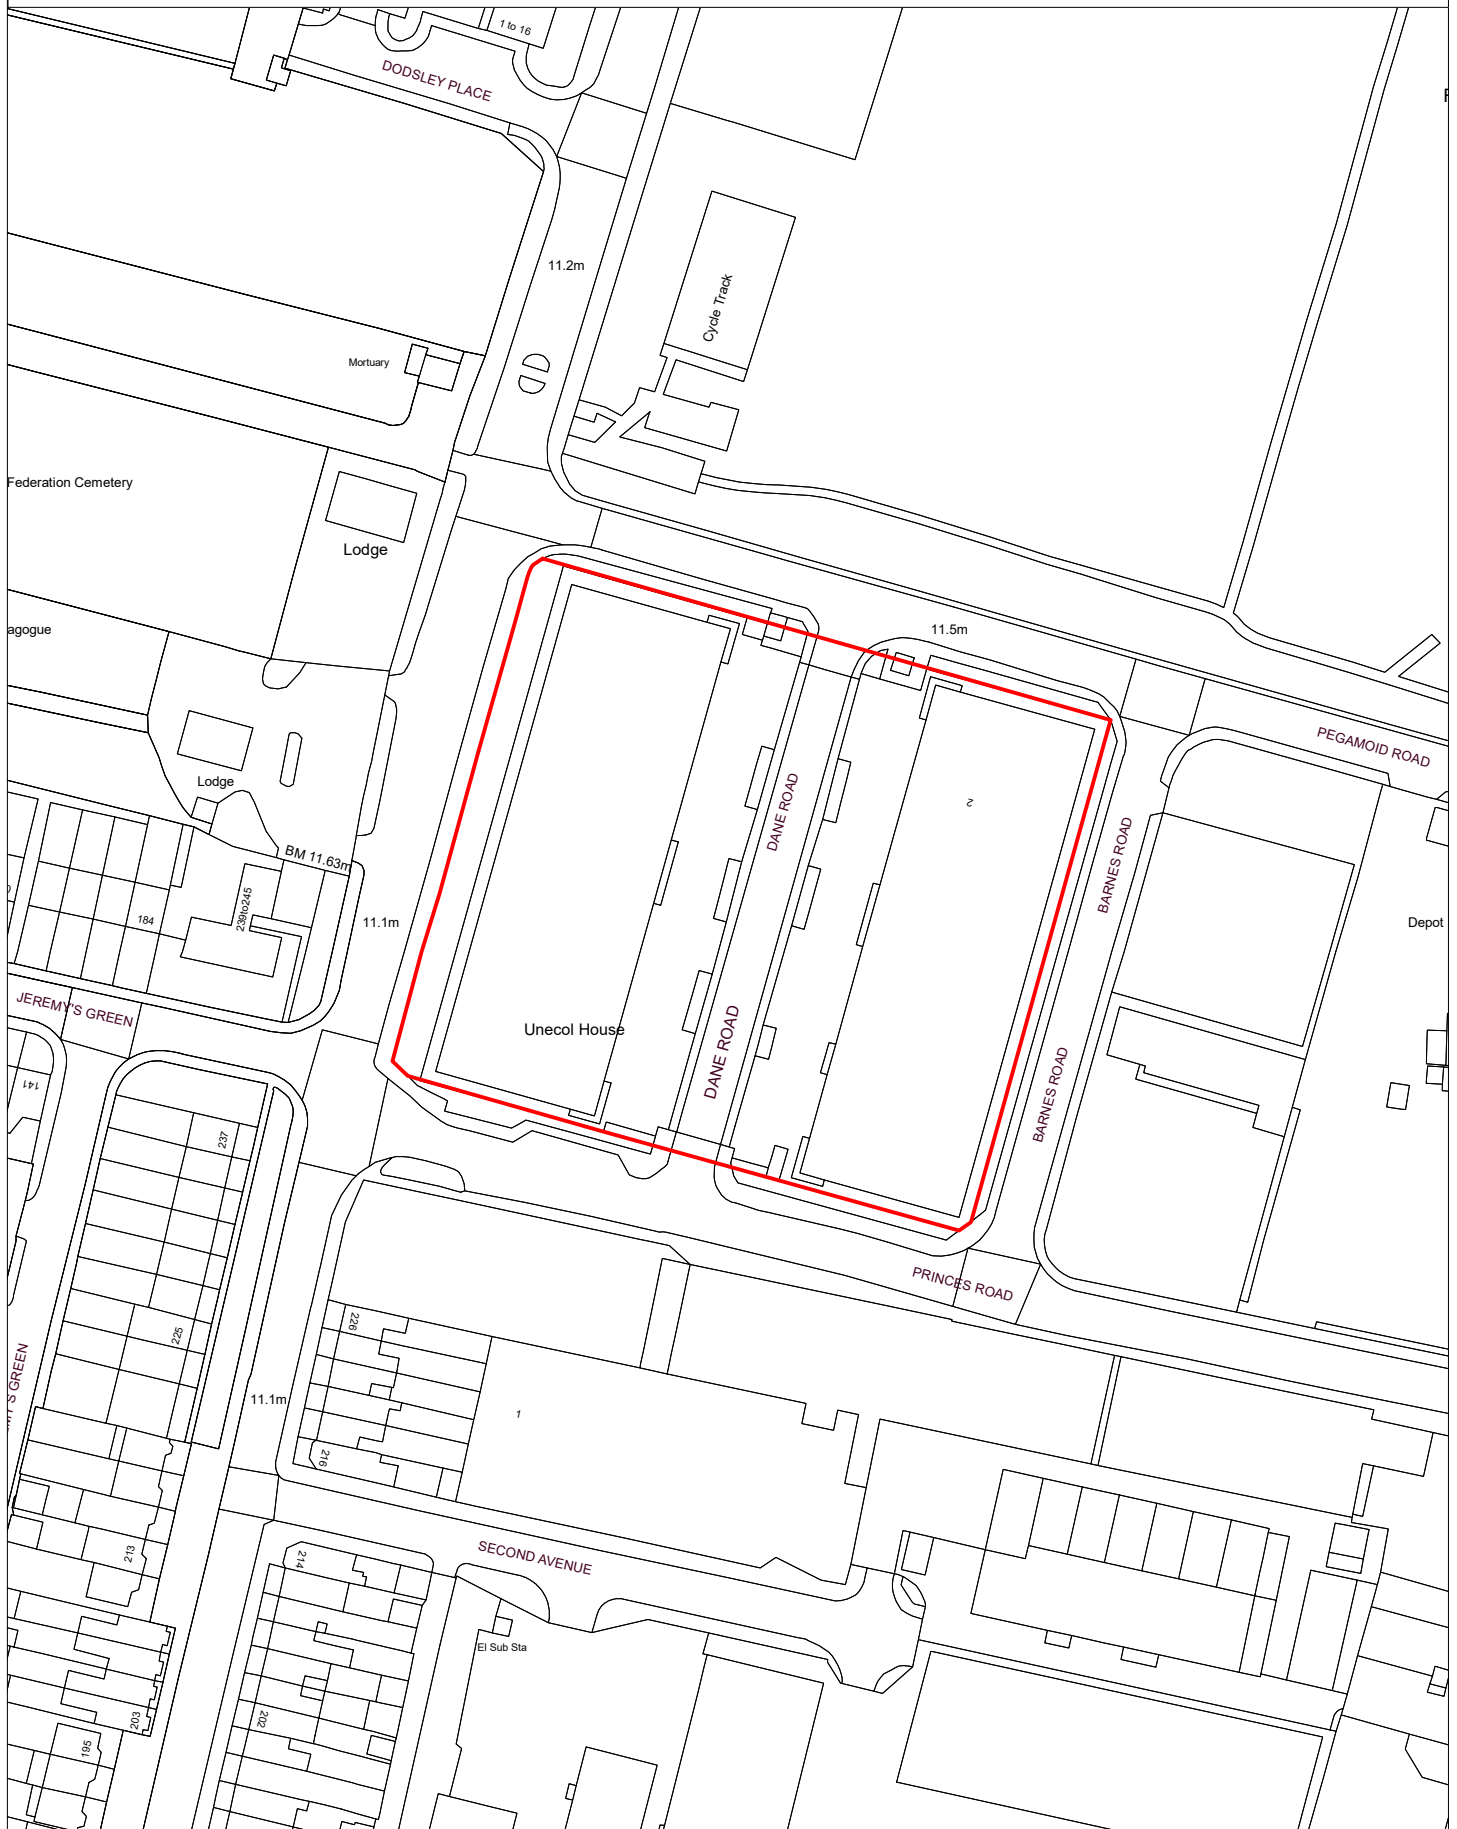

MONTAGU INDUSTRIAL ESTATE, EDMONTON (PHASE 1)

© Crown copyright
and database rights 2022
Ordnance Survey
Licence No. 100019820

Scale:- 1:1250
Paper Size:- A4
Date:- 18 January 2024
Map Produced By:- Property Information Team/SC